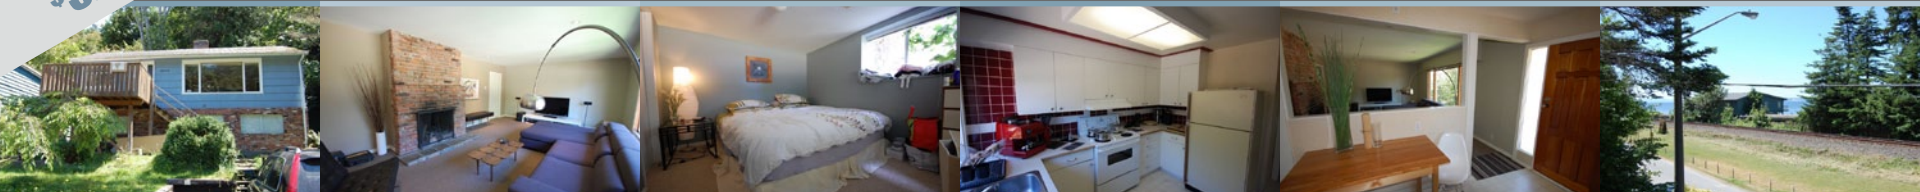

\$579,000

2558 BAYVIEW ST, WHITE ROCK BC

MLS# F1021620

TONY CIKES
REAL ESTATE

WELCOME TO OCEAN VIEW LIVING AT CRESCENT BEACH!

Fantastic location on quiet Bayview Street in White Rock only steps from the beach, great shops and transit. This is more than a home... this is a lifestyle.

Crescent Beach home that has been renovated and updated to allow multi floor living. 2 bedrooms on the main level with a large living room, cozy wood burning fireplace and ocean views. Large sundeck to enjoy barbeques and sunset. Basement level offers its own private entry, a second kitchen and a shared laundry room. Nice quiet dead end street that is only 2 blocks from the beach! Great location steps from great shops and transit. This is more than a home...its a lifestyle. Call now and get ready to enjoy life at the beach.

Bedrooms	4	Floor Area	1,688 sqft	Fireplace	Yes, wood
Baths	2	Lot Size	4,950 sqft	Year Built	n/a
Parking	2	View	Ocean	Taxes	\$ 2,873 (2009)

FEATURED HIGHLIGHTS

1 LOCATION enjoy walks along the promenade just steps from your home. Grab ice cream, fish n' chips, or enjoy the great "bistros" in the "village"

2 OUTDOOR ENJOYMENT enjoy great BBQ's or just sit back and enjoy a cold beverage on the large sun deck with beautiful ocean view

3 PRIVACY + QUIET enjoy the privacy and quiet of living on a dead end street with the reduction of drive-by automobile traffic